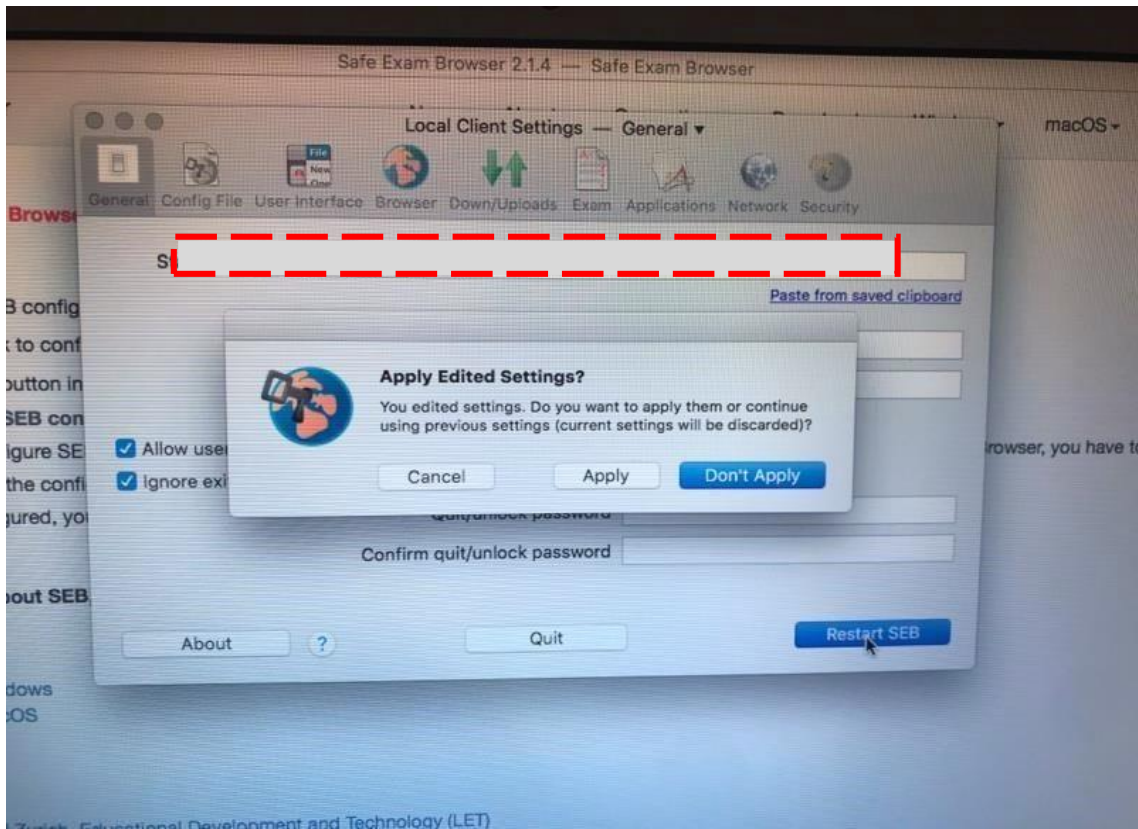

HOW TO INSTALL SAFE EXAM BROWSER (SEB) for macOS

SEB is a browser that disables the option of opening a new tab/window, windows task bar and many other applications during an on-going exam by locking down the screen/computer. The students at NEU are required to download SEB and install it on their computer in order to be able to sit for any kind of exam (MT, Final, exemption,...etc) administered by the university. The computers/smart devices without Safe Exam Browser will not be given access for the exams. Please follow the instructions below to install SEB onto your computer:

4. Open the **applications** and click on **Safe Exam Browser**.

- When it's open, click on the Safe Exam Browser that you will see next to the Apple logo. Then choose 'Preferences'.

PS: You CAN NOT see the Safe Exam Browser tab if the full screen mode is on!!

- Type in <https://uzem.neu.edu.tr> in the 'Start URL' section. Then click on 'Restart SEB' (at bottom right corner) and next click on 'Apply' in the window that pops up.

7. **Log in** (at the top-right corner) to the NEU UZEBİM platform by entering your username and password.

*****There are two ways of accessing an exam using Safe Exam Browser*****

1. Starting SEB from the START MENU. This will lead you directly to esinav.neu.edu.tr. First you need to log in. You then need to choose the designated exam from the list given on the home page of NEU UZEBİM platform. (To use the way stated here, you need to make sure that you have changed the address to <https://uzem.neu.edu.tr/> when installing SEB (step 9).