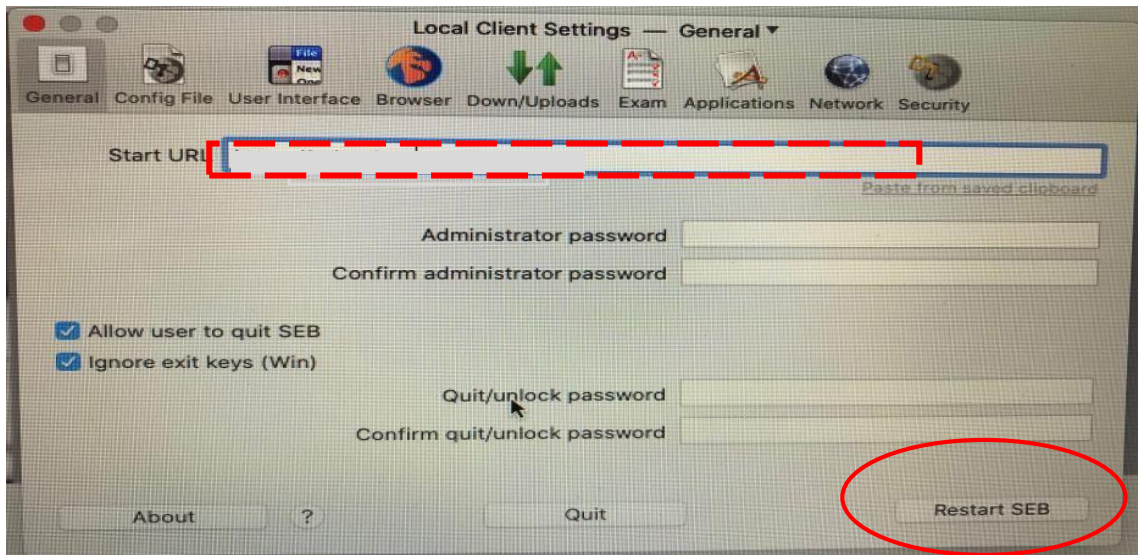

HOW TO INSTALL SAFE EXAM BROWSER (SEB) for macOS

SEB is a browser that disables the option of opening a new tab/window, windows task bar and many other applications during an on-going exam by locking down the screen/computer. The students at NEU are required to download SEB and install it on their computer in order to be able to sit for any kind of exam (MT, Final, exemption,...etc) administered by the university. The computers/smart devices without Safe Exam Browser will not be given access for the exams. Please follow the instructions below to install SEB onto your computer:

4. Open the **applications** and click on **Safe Exam Browser**.

- When it's open, click on the Safe Exam Browser that you will see next to the Apple logo. Then choose 'Preferences'.

PS: You CAN NOT see the Safe Exam Browser tab if the full screen mode is on!!

- Type in <https://uzem.neu.edu.tr> in the 'Start URL' section. Then click on 'Restart SEB' (at bottom right corner) and next click on 'Apply' in the window that pops up.

7. **Log in** (at the top-right corner) to the NEU UZEBİM platform by entering your username and password.

*****There are two ways of accessing an exam using Safe Exam Browser*****

1. Starting SEB from the START MENU. This will lead you directly to esinav.neu.edu.tr. First you need to log in. You then need to choose the designated exam from the list given on the home page of NEU UZEBİM platform. (To use the way stated here, you need to make sure that you have changed the address to <https://uzem.neu.edu.tr/> when installing SEB (step 9).