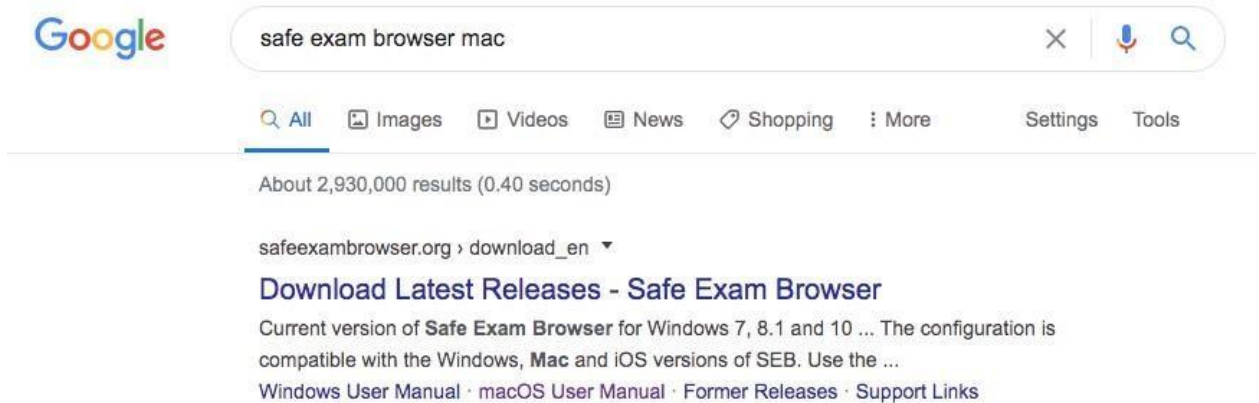

HOW TO INSTALL SAFE EXAM BROWSER (SEB) for macOS

SEB is a browser that disables the option of opening a new tab/window, windows task bar and many other applications during an on-going exam by locking down the screen/computer. The students at NEU are required to download SEB and install it on their computer in order to be able to sit for any kind of exam (MT, Final, exemption,...etc) administered by the university. The computers/smart devices without Safe Exam Browser will not be given access for the exams. Please follow the instructions below to install SEB onto your computer:

1. Type in **'Safe Exam Browser Mac'** into the search bar and go to safexambrowser.org.

2. Download the version that is **compatible with Mac**

3. A window will pop up. Drag the **Safe Exam Browser** icon and drop it into the **Applications file**.