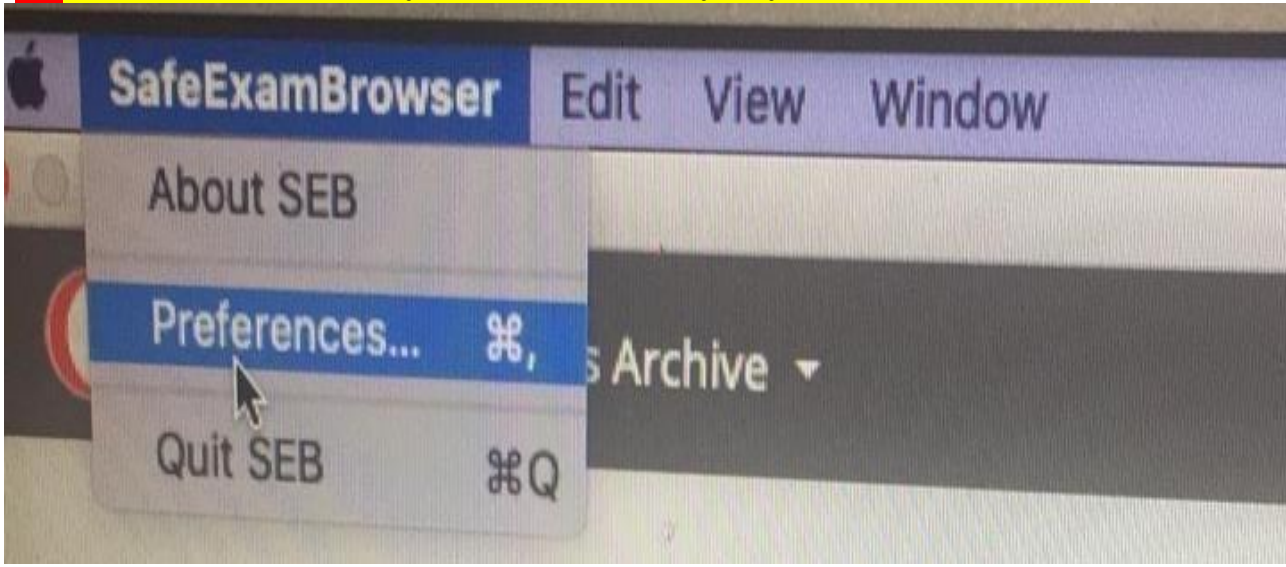

HOW TO INSTALL SAFE EXAM BROWSER (SEB) for macOS

SEB is a browser that disables the option of opening a new tab/window, windows task bar and many other applications during an on-going exam by locking down the screen/computer. The students at NEU are required to download SEB and install it on their computer in order to be able to sit for any kind of exam (MT, Final, exemption,...etc) administered by the university. The computers/smart devices without Safe Exam Browser will not be given access for the exams. Please follow the instructions below to install SEB onto your computer:

1. Type in **'Safe Exam Browser Mac'** into the search bar and go to safexambrowser.org.

2. Download the version that is **compatible with Mac**

3. A window will pop up. Drag the **Safe Exam Browser** icon and drop it into the **Applications file**.

4. Open the **applications** and click on **Safe Exam Browser**.

- When it's open, click on the Safe Exam Browser that you will see next to the Apple logo. Then choose 'Preferences'.

PS: You CAN NOT see the Safe Exam Browser tab if the full screen mode is on!!