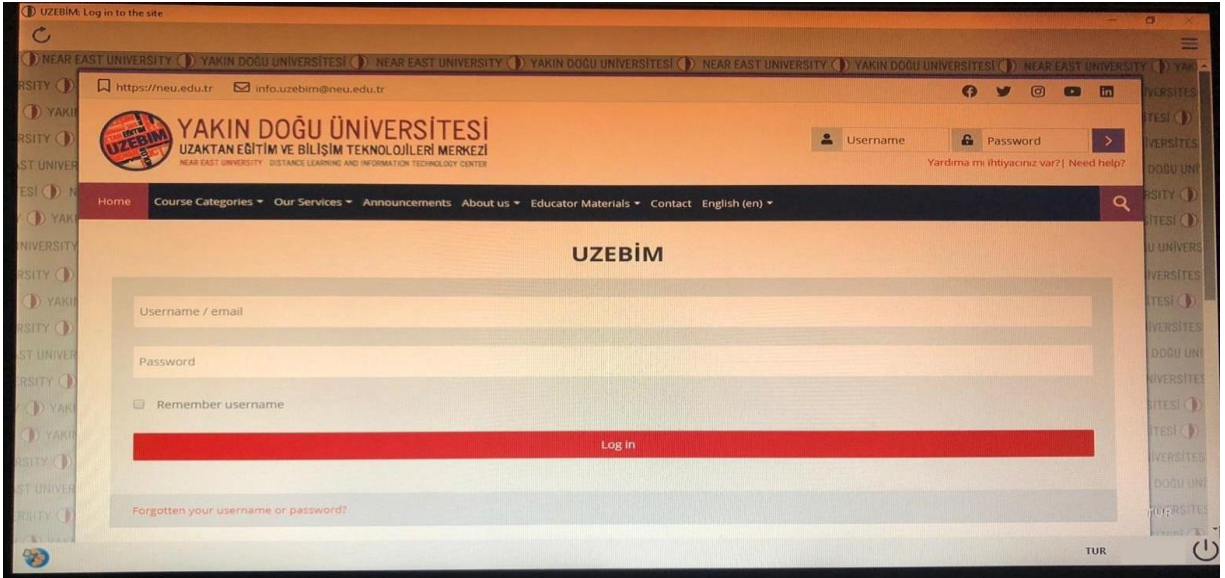

4. Open the **applications** and click on **Safe Exam Browser**.

- When it's open, click on the Safe Exam Browser that you will see next to the Apple logo. Then choose 'Preferences'.

PS: You CAN NOT see the Safe Exam Browser tab if the full screen mode is on!!

- Type in <https://uzem.neu.edu.tr> in the 'Start URL' section. Then click on 'Restart SEB' (at bottom right corner) and next click on 'Apply' in the window that pops up.

7. **Log in** (at the top-right corner) to the NEU UZEBİM platform by entering your username and password.

*****There are two ways of accessing an exam using Safe Exam Browser*****

1. Starting SEB from the START MENU. This will lead you directly to esinav.neu.edu.tr. First you need to log in. You then need to choose the designated exam from the list given on the home page of NEU UZEBİM platform. (To use the way stated here, you need to make sure that you have changed the address to <https://uzem.neu.edu.tr/> when installing SEB (step 9).