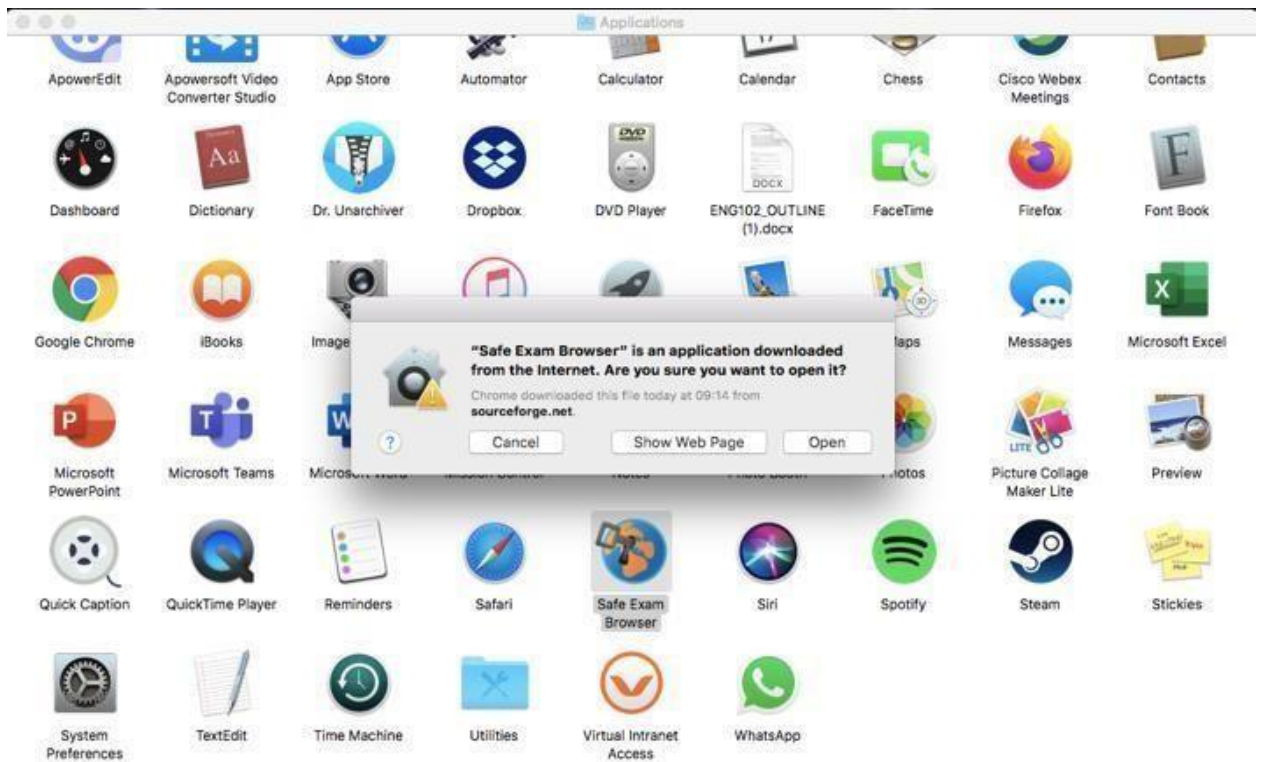

HOW TO INSTALL SAFE EXAM BROWSER (SEB) for macOS

SEB is a browser that disables the option of opening a new tab/window, windows task bar and many other applications during an on-going exam by locking down the screen/computer. The students at NEU are required to download SEB and install it on their computer in order to be able to sit for any kind of exam (MT, Final, exemption,...etc) administered by the university. The computers/smart devices without Safe Exam Browser will not be given access for the exams. Please follow the instructions below to install SEB onto your computer:

1. Type in **'Safe Exam Browser Mac'** into the search bar and go to safexambrowser.org.

2. Download the version that is **compatible with Mac**

3. A window will pop up. Drag the **Safe Exam Browser** icon and drop it into the **Applications file**.

4. Open the **applications** and click on **Safe Exam Browser**.

- When it's open, click on the Safe Exam Browser that you will see next to the Apple logo. Then choose 'Preferences'.

PS: You CAN NOT see the Safe Exam Browser tab if the full screen mode is on!!

- Type in <https://uzem.neu.edu.tr> in the 'Start URL' section. Then click on 'Restart SEB' (at bottom right corner) and next click on 'Apply' in the window that pops up.

7. **Log in** (at the top-right corner) to the NEU UZEBİM platform by entering your username and password.