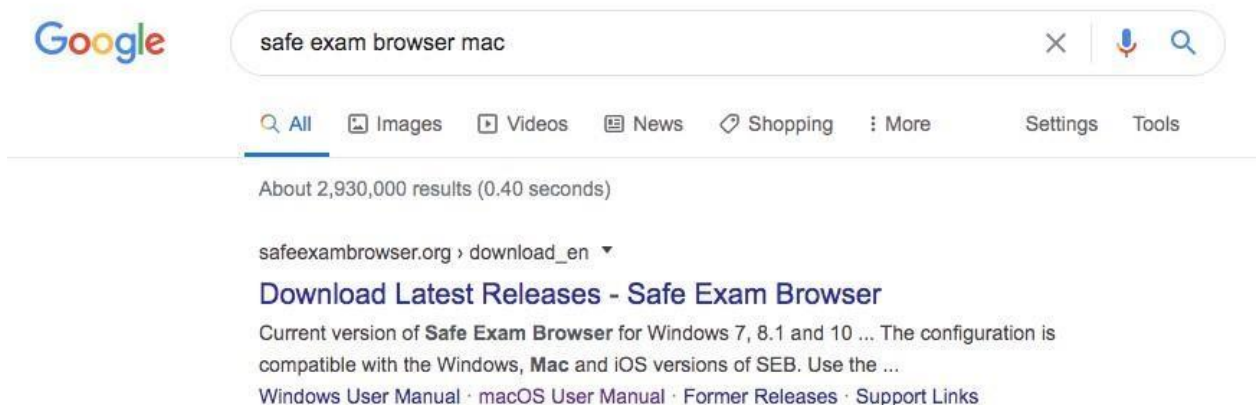

HOW TO INSTALL SAFE EXAM BROWSER (SEB) for macOS

SEB is a browser that disables the option of opening a new tab/window, windows task bar and many other applications during an on-going exam by locking down the screen/computer. The students at NEU are required to download SEB and install it on their computer in order to be able to sit for any kind of exam (MT, Final, exemption,...etc) administered by the university. The computers/smart devices without Safe Exam Browser will not be given access for the exams. Please follow the instructions below to install SEB onto your computer:

1. Type in **'Safe Exam Browser Mac'** into the search bar and go to safexambrowser.org.

2. Download the version that is **compatible with Mac**

3. A window will pop up. Drag the **Safe Exam Browser** icon and drop it into the **Applications file**.