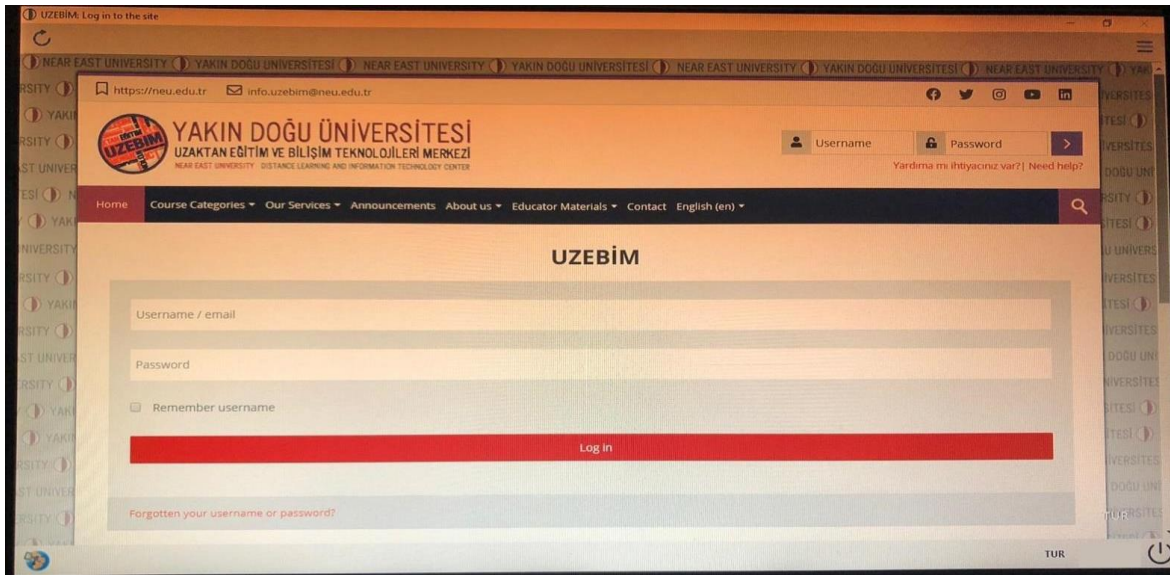

1. Type in **'Safe Exam Browser Mac'** into the search bar and go to safexambrowser.org.

2. Download the version that is **compatible with Mac**

3. A window will pop up. Drag the **Safe Exam Browser** icon and drop it into the **Applications file**.

4. Open the **applications** and click on **Safe Exam Browser**.

- When it's open, click on the Safe Exam Browser that you will see next to the Apple logo. Then choose 'Preferences'.

PS: You CAN NOT see the Safe Exam Browser tab if the full screen mode is on!!

- Type in <https://uzem.neu.edu.tr> in the 'Start URL' section. Then click on 'Restart SEB' (at bottom right corner) and next click on 'Apply' in the window that pops up.

7. **Log in** (at the top-right corner) to the NEU UZEBİM platform by entering your username and password.

*****There are two ways of accessing an exam using Safe Exam Browser*****

1. Starting SEB from the START MENU. This will lead you directly to esinav.neu.edu.tr. First you need to log in. You then need to choose the designated exam from the list given on the home page of NEU UZEBİM platform. (To use the way stated here, you need to make sure that you have changed the address to <https://uzem.neu.edu.tr/> when installing SEB (step 9).