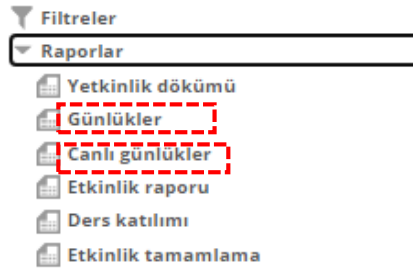

NEAR EAST UNIVERSITY  
EDUCATION UNIT  
DISTANCE LEARNING AND INFORMATION TECHNOLOGY CENTER

GETTING ATTENDANCE LISTS FOR LIVE CLASSES (UZEBIM)

You can get the attendance lists for your live classes from **“Reports”** through UZEBIM.

On your course page go to **“Course Administration”** and click on **“Reports”**

From **“Logs”** you can get the reports for all the days and from **“Live Logs”** you can get the lists for students that attended the class and were online only during that hour.