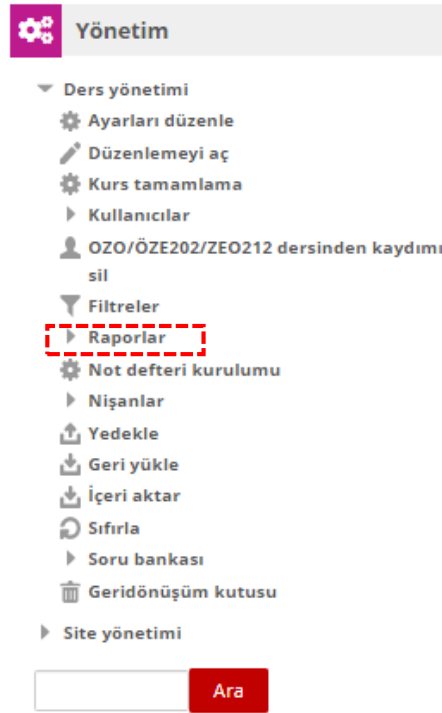

NEAR EAST UNIVERSITY  
EDUCATION UNIT  
DISTANCE LEARNING AND INFORMATION TECHNOLOGY CENTER

GETTING ATTENDANCE LISTS FOR LIVE CLASSES (UZEBIM)

You can get the attendance lists for your live classes from **“Reports”** through UZEBIM.