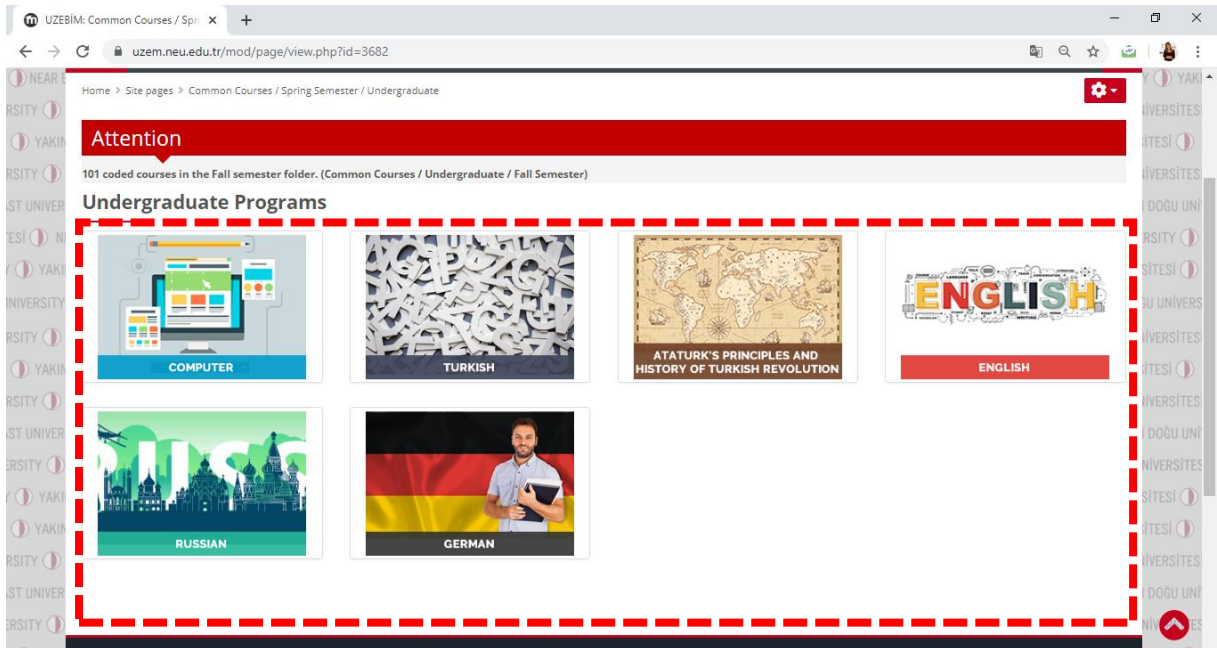

Home > Site pages > Common Courses

Common Courses

FALL TERM

SPRING TERM

SUMMER TERM

Choose the **SEMESTER** in which the course is given,

Choose the programme that you are currently attending; (**Undergraduate / Master / PhD**)

You can access all common courses from '**UNDERGRADUATE**' category

Then choose the semester that you are currently in (**SPRING**)

Spring Term

(Find all the courses you have taken during the Spring semester and if you cannot register, please send an e-mail to info.uzebim@neu.edu.tr)