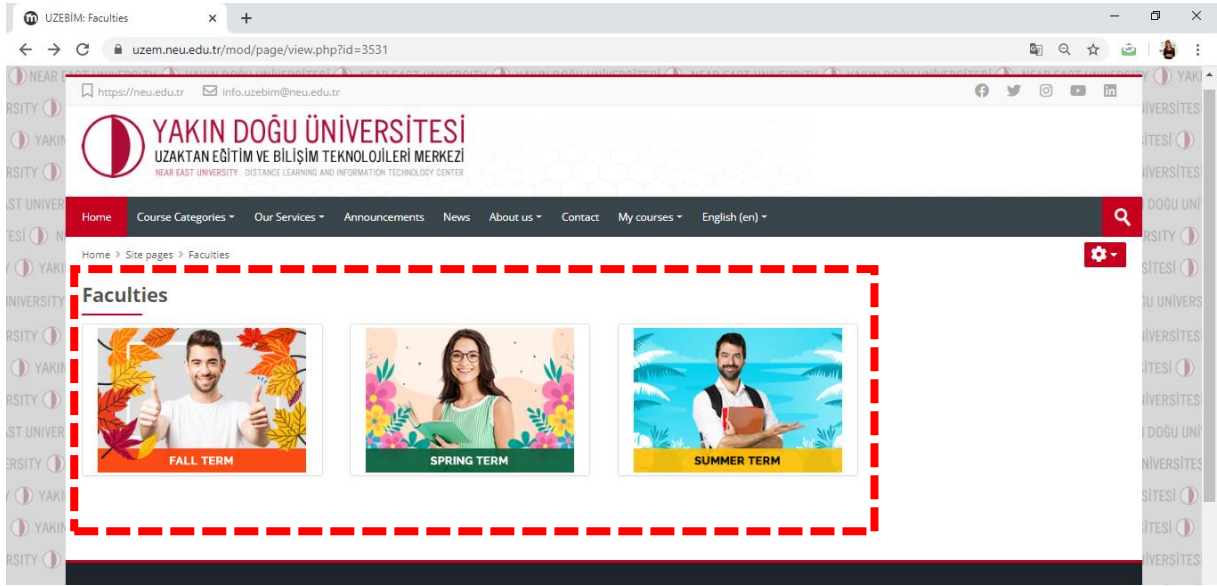

Home > Site pages > Common Courses

Common Courses

FALL TERM

SPRING TERM

SUMMER TERM

Choose the **SEMESTER** in which the course is given,

Choose the programme that you are currently attending; (**Undergraduate / Master / PhD**)

You can access all common courses from '**UNDERGRADUATE**' category

Then choose the semester that you are currently in (**SPRING**)

Spring Term

(Find all the courses you have taken during the Spring semester and if you cannot register, please send an e-mail to info.uzebim@neu.edu.tr)