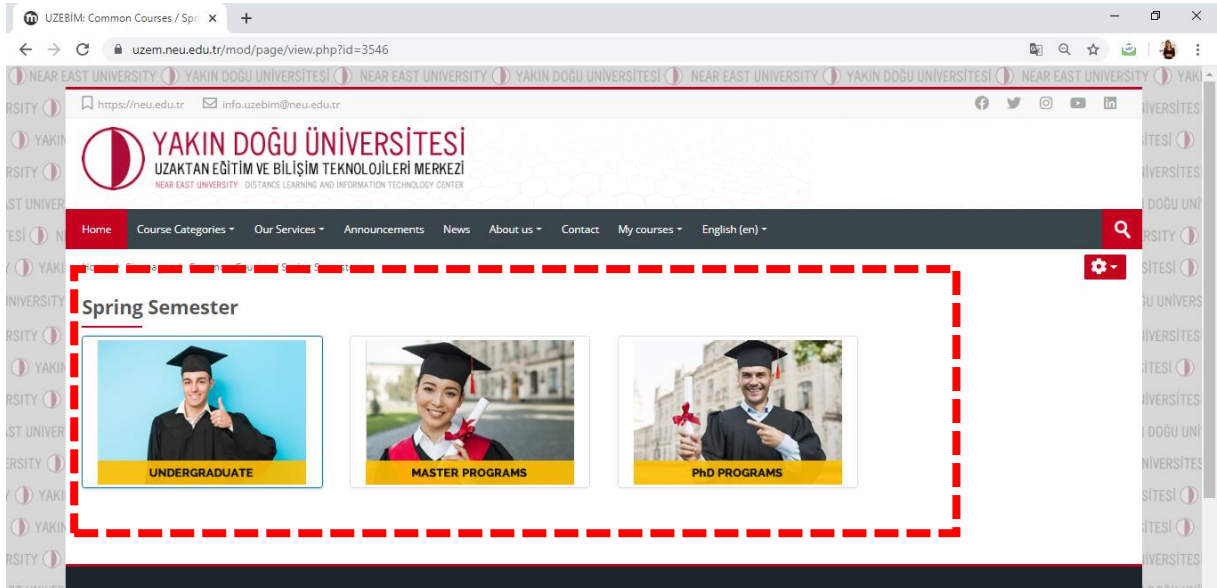

Home > Site pages > Common Courses

Common Courses

FALL TERM

SPRING TERM

SUMMER TERM

Choose the **SEMESTER** in which the course is given,

Choose the programme that you are currently attending; (**Undergraduate / Master / PhD**)

You can access all common courses from '**UNDERGRADUATE**' category

Then choose the semester that you are currently in (**SPRING**)

Spring Term

(Find all the courses you have taken during the Spring semester and if you cannot register, please send an e-mail to info.uzebim@neu.edu.tr)