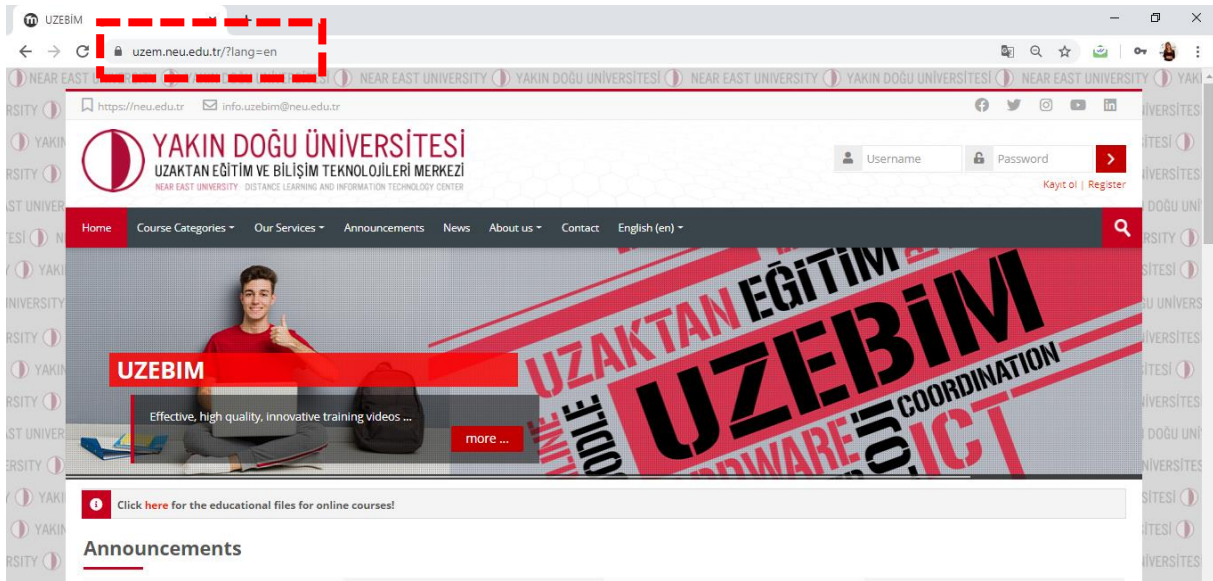

UZAKTAN EĞİTİM

UZEBİM

ONLINE
MOODLE
E-LEARNING

HARDWARE
COMPUTER

COORDINATION

TEKNOLOJİ

Student
Handbook

Into the search box type in “<https://uzem.neu.edu.tr/>”.