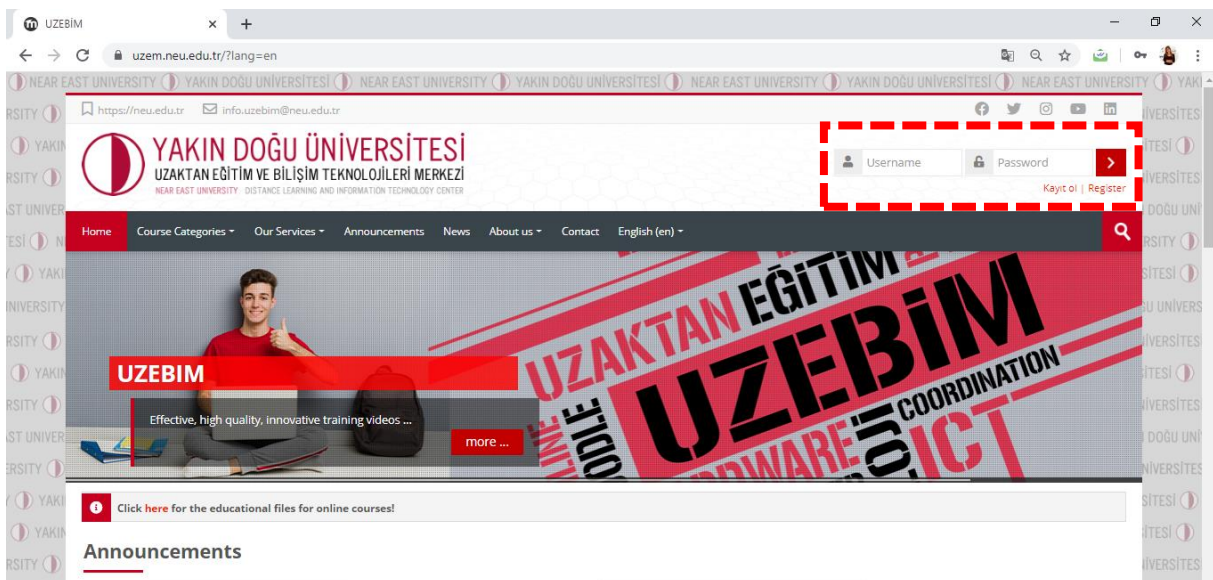

UZAKTAN EĞİTİM

UZEBİM

ONLINE
MOODLE
E-LEARNING

HARDWARE
COMPUTER

COORDINATION

TEKNOLOJİ

Student
Handbook

Into the search box type in “<https://uzem.neu.edu.tr/>”.